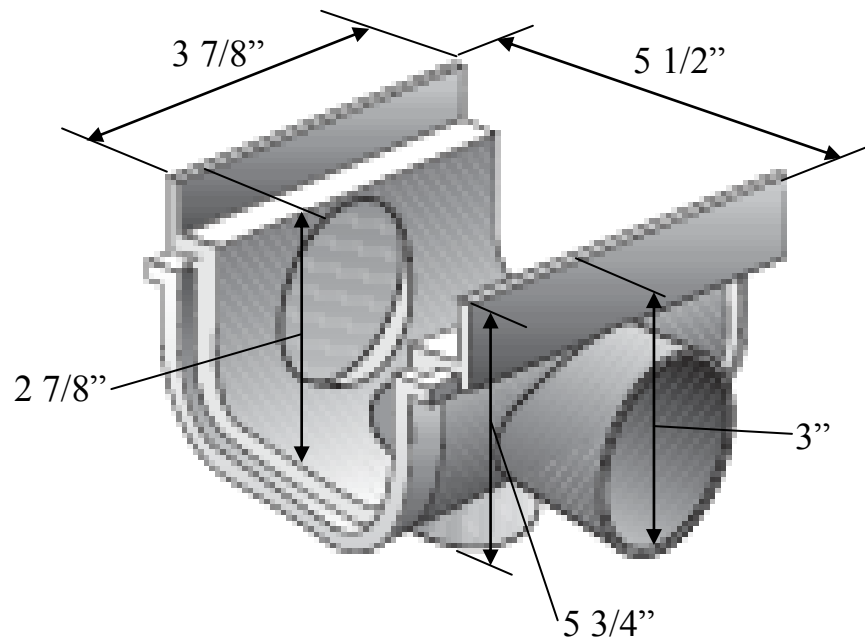

5" Pro Channel Shallow Profile Bottom / Side Outlet

Part #: 822

Material: Polypropylene body, PVC outlets

Color: Light Gray

Fits: 5" Pro Series Shallow profile Channel, Part# 820

Side Outlets: Fits 1 1/2" Sch 40 pipe

Bottom Outlet: Fits 3" S&D fittings

Supplied By:

**TRENCHDRAIN
SUPPLY**

877-903-7246

www.trenchdrainsupply.com